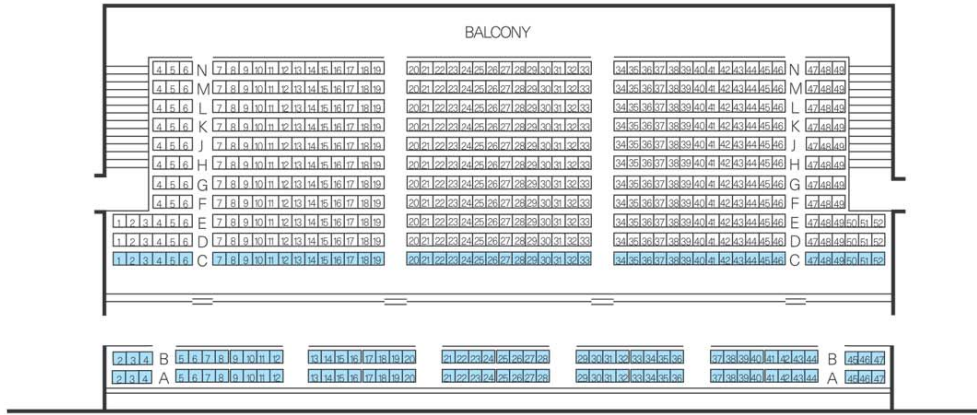

Royal Festival Hall

Sennheiser infra-red assisted hearing system available throughout the auditorium (collect headsets from cloakroom on the Main Foyer).

Wheelchair seating