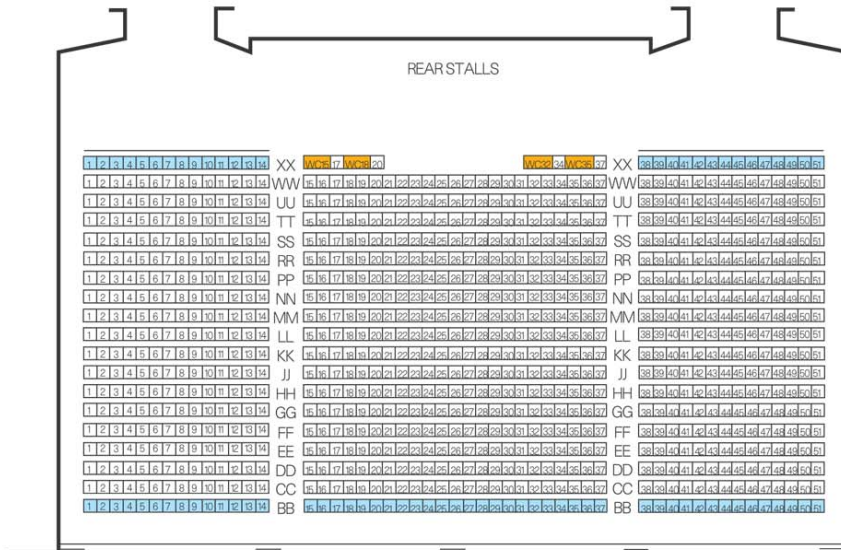

Royal Festival Hall

Sennheiser infra-red assisted hearing system available throughout the auditorium (collect headsets from cloakroom on the Main Foyer).

Wheelchair seating